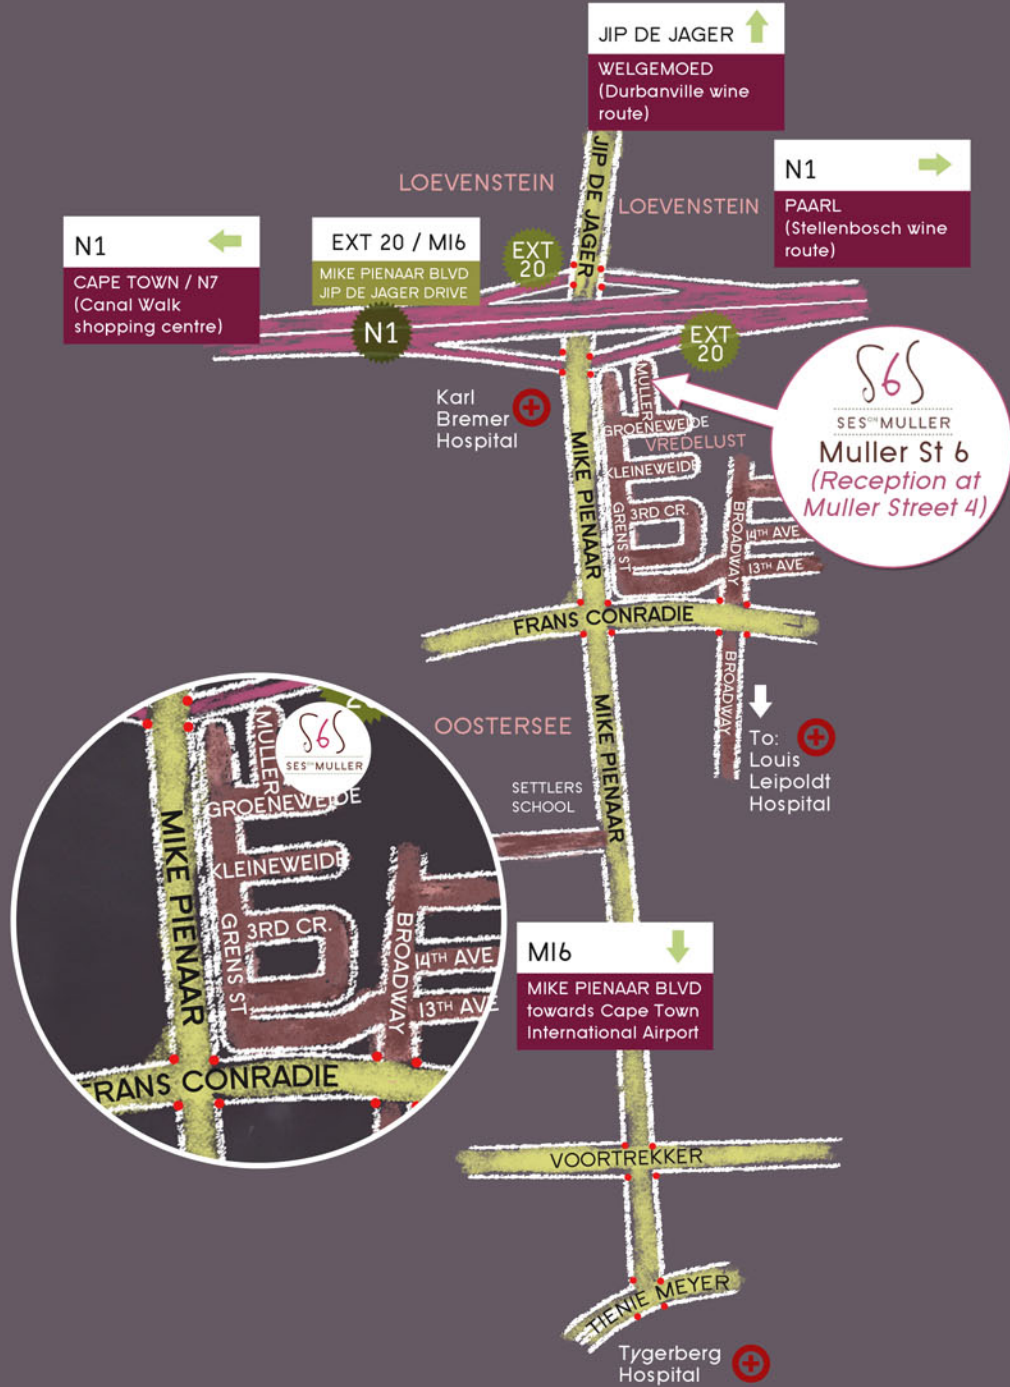

SES^{ON} MULLER

map

address: 6 Muller Street,
Vredelust, Bellville

cell: 076 2727 858
tel/fax: 021 945 3027

e-mail:
info@sesonmuller.co.za

directions

- FROM N1 CAPE TOWN:
- TAKE MIKE PIENAAR BLVD/JIP DE JAGER DRIVE (EXT 20/M16) TURNOFF
- TURN RIGHT INTO MIKE PIENAAR BOULEVARD M16 (SOUTH), TURN LEFT INTO FRANS CONRADIE
- LEFT INTO BROADWAY
- LEFT INTO 13TH AVE
- RIGHT INTO GRENS STREET (BOUNDARY ROAD)
- RIGHT INTO GROENEWEIDE STREET
- LEFT INTO MULLER STREET

(GPS: S 33.89024° E 18.61115°)